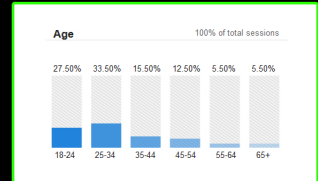

LISTENER & WEBSITE DEMOGRAPHIC CHARTS