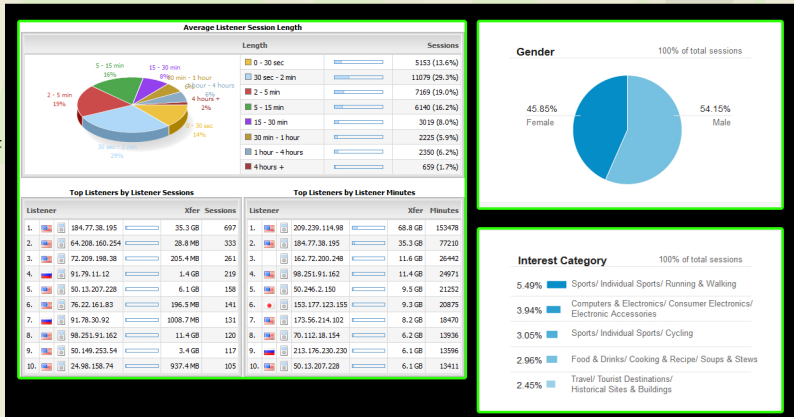

ATLWEBRADIO ONLINE/LISTENERS DEMOGRAPHIC

- Age Demos:
- 18-35 - 60%
- 25-40 - 40%

HHI Level $38,500 +
SOURCES: GOOGLE ANALYTICS & CENTOVA CAST